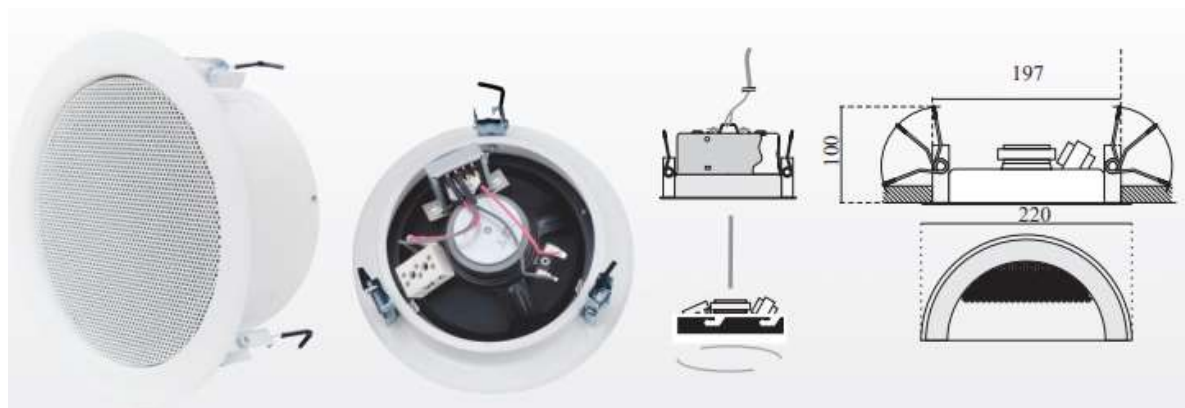

## DELFL 165/6 PP

DELFL 165/6 PP ceiling speakers are made of high quality powder coated steel. They are equipped with a high quality broadband loudspeaker with a diameter of 165 mm. Thanks to the very simple system handles based on three springs sets are characterized by fast and very durable assembly. Connection module with a 3-contact ceramic cube with thermal fuse. Includes fire protection cover with steel sling

Technical data	
Symbol	DELFL 165/6 PP
Nominal power	6W
Speaker type	165 mm wideband
Frequency range (-10dB)	380 – 22 500 Hz
SPL 1W/1m	100,7 dB
SPL Pmax/1m	108,5 dB
Emission angle 1.000 Hz (-10 dB)	180°
Transformer type	100V, 6/3/1,5/0,75 W
Dimensions	200 x 100 mm
Mounting hole	197 mm – 207 mm
Weight	1,5 kg
Material	Steel, powder coated
Connector	3-pin ceramic cube
Colour	RAL-9010 White/whole RAL palette
VPE	12