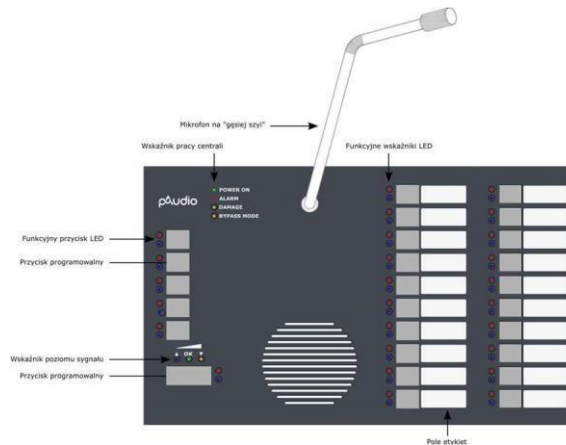

Dźwiękowy System Ostrzegawczy DSO IVO

MI- konsola z mikrofonem informacyjnym

Microphone consoles come in three versions:

- ✦ MA- console with "gooseneck" alarm microphone
- ✦ MAR – console with a handheld alarm microphone
- ✦ MI – console with information microphone

The alarm console differs from the informative color of function keys and the availability of signal sockets. The definition of the console function takes place in the configuration software.

The console in the basic version consists of a main part equipped with a set of obligatory indicators and a set of 5 quick access buttons and 10 programmable keys. Subsequent constructions have 20, 30, 40 and more programmable buttons. Microphone consoles allow advanced control of the control panel functions. MA and MI consoles have a microphone on a flexible headband 'goose neck'.

Selected technical data

Number of function buttons	5 + 10..150
Microphone	+
Audio in	RCA, stereo
Data and audio transmission format	RS485
Power	20..60 V DC
Optional equipment	KR- extension keyboard PP-connection box