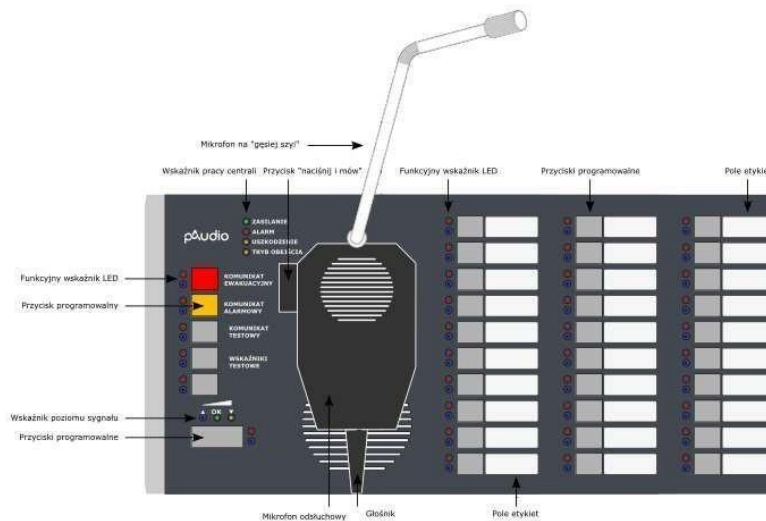

IVO Voice alarm system

MA- Microphone console

Microphone consoles come in three versions:

- ✦ MA- console with “goose-neck” alarm microphone
- ✦ MAR – console with a handheld alarm microphone
- ✦ MI – console with information microphone

The alarm console differs from the informative color of function keys and the availability of signal sockets. The definition of the console function takes place in the configuration software.

The console in the basic version consists of a main part equipped with a set of obligatory indicators and a set of 5 quick access buttons and 10 programmable keys. Subsequent constructions have 20, 30, 40 and more programmable buttons. Microphone consoles allow advanced control of the control panel functions. MA and MI consoles have a microphone on a flexible headband ‘goose neck’.

Selected technical data

Number of function buttons	5 + 10...150
Microphone	+
Data and audio transmission format	RS485
Power	20..60 V DC
Optional equipment	KR- extension keyboard PP-connection box

Dźwiękowy System Ostrzegawczy DSO IVO

The alarm console differs from the informative color of function keys and the availability of signal sockets. The definition of the console function takes place in the configuration software.

The console in the basic version consists of a main part equipped with a set of obligatory indicators and a set of 5 quick access buttons and 10 programmable keys. Subsequent constructions have 20, 30, 40 and more programmable buttons. Microphone consoles allow advanced control of the control panel functions. MA and MI consoles have a microphone on a flexible headband 'goose neck'.