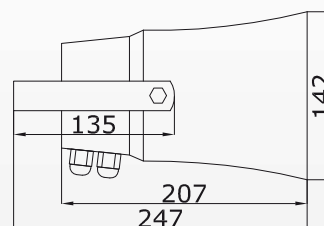

**DK 10 PP**

The horn speakers of the DK 10 PP series are particularly applicable for the reproduction of announcements and warnings. Due to their excellent capability and enormous sound pressure they are perfectly suitable for indoor as well as for outdoor use. The model with 2 cable glands allowed to loop in loop out the cabling thus avoiding the need for an additional junction box.

**Specifications**

Type	DK 10 PP
Loading rate	10 W
Frequency range (-10dB)	380 - 9000 Hz
SPL 1W/1m	106 dB
SPL Pmax/1m	116 dB
Radiation angle 1.000 Hz (-10dB)	360°/190°/115°/60°
Transformer	100 V, 10/5/2,5/1,25 Watt
Dimensions	Ø142 x 207 mm
Weight	1,7 kg
Material	ABS- plastic housing
Connection	3-pole ceramic clamp
Colour	RAL 7035 grey
Protection IP	66
Packing unit	12