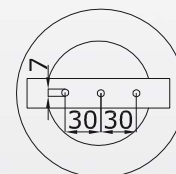

**DK 10 PP**

The horn speakers of the DK 10 PP series are particularly applicable for the reproduction of announcements and warnings. Due to their excellent capability and enormous sound pressure they are perfectly suitable for indoor as well as for outdoor use. The model with 2 cable glands allowed to loop in loop out the cabling thus avoiding the need for an additional junction box.

**Specifications**

Type	DK 10 PP
Loading rate	10 W
Frequency range (-10dB)	380 - 9000 Hz
SPL 1W/1m	106 dB
SPL Pmax/1m	116 dB
Radiation angle 1.000 Hz (-10dB)	360°/190°/115°/60°
Transformer	100 V, 10/5/2,5/1,25 Watt
Dimensions	Ø142 x 207 mm
Weight	1,7 kg
Material	ABS- plastic housing
Connection	3-pole ceramic clamp
Colour	RAL 7035 grey
Protection IP	66
Packing unit	12