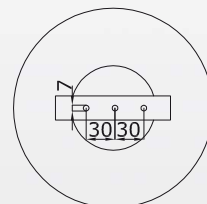

PARTNER sp. z o.o.

DK 15 PP

The horn speakers of the DK 15 PP series are particularly applicable for the reproduction of announcements and warnings. Due to their excellent capability and enormous sound pressure they are perfectly suitable for indoor as well as for outdoor use. The model with 2 cable glands allowed to loop in loop out the cabling thus avoiding the need for an additional junction box.

Specifications

Type	DK 15 PP
Certificat	EN 54-24:2008 - 1438/CPD/0212
Loading rate	15 W
Frequency range (-10dB)	460 - 9000 Hz
SPL 1W/1m	108 dB
SPL Pmax/1m	120 dB
Radiation angle 1.000 Hz (-10dB)	180°/100°/65°/40°
Transformer	100 V, 15/7,5/3,75/1,87 Watt
Dimensions	Ø208 x 272 mm
Weight	1,9 kg
Material	ABS-plastic housing
Connection	3-pole ceramic clamp
Colour	RAL 7035 grey
Protection IP	66
Packing unit	12