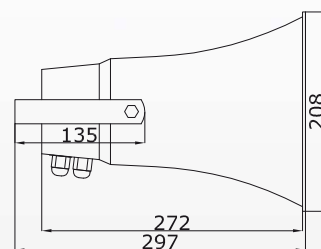

PARTNER sp. z o.o.

DK 15 PP

The horn speakers of the DK 15 PP series are particularly applicable for the reproduction of announcements and warnings. Due to their excellent capability and enormous sound pressure they are perfectly suitable for indoor as well as for outdoor use. The model with 2 cable glands allowed to loop in loop out the cabling thus avoiding the need for an additional junction box.

Specifications

Type	DK 15 PP
Certificat	EN 54-24:2008 - 1438/CPD/0212
Loading rate	15 W
Frequency range (-10dB)	460 - 9000 Hz
SPL 1W/1m	108 dB
SPL Pmax/1m	120 dB
Radiation angle 1.000 Hz (-10dB)	180°/100°/65°/40°
Transformer	100 V, 15/7,5/3,75/1,87 Watt
Dimensions	Ø208 x 272 mm
Weight	1,9 kg
Material	ABS-plastic housing
Connection	3-pole ceramic clamp
Colour	RAL 7035 grey
Protection IP	66
Packing unit	12