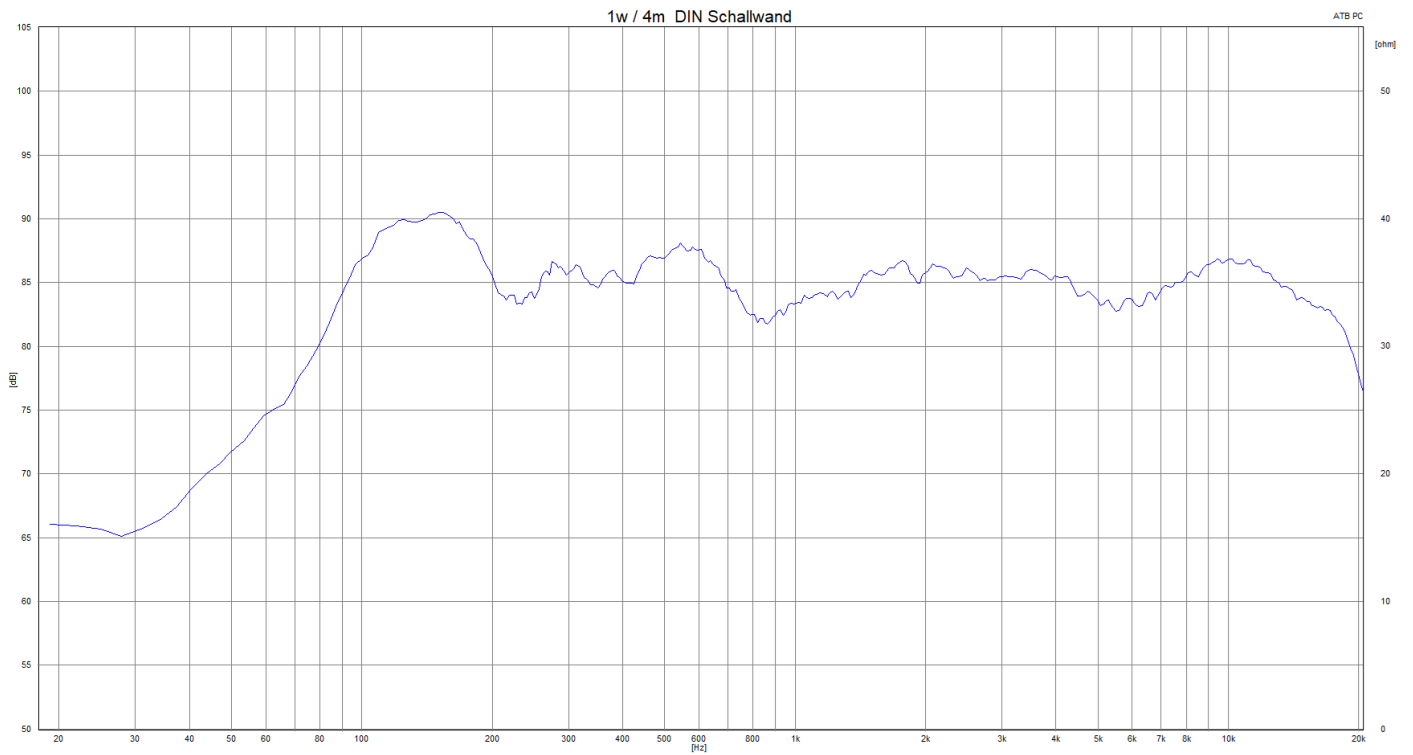

EN 54 | 24

- High sound pressure level
- Weather-proof
- BS 5839

OVERVIEW

2-Way ceiling speaker with fire dome for voice alarm applications certified EN 54-24, suitable for voice announcements and background music with excellent sound quality in buildings. The 30W powered speaker is equipped with a 130mm 2-way system featuring a high-quality tweeter and a 100V transformer with 4 power adjustments. Low-impedance operation is also possible.

FREQUENCY RESPONSE DIAGRAMS

TECHNICAL DIAGRAMS

all dimensions are in mm

TECHNICAL DATA (ELECTRICAL)

Description	CSFLD-30W-130-BR/W, CSFLD-30W-130-BR/B
Power	30/15/7.5/3.75 W
Impedance (100V)	333/667/1333/2666 ohm
Frequency Range	62 - 23.700 Hz
Frequency Response	51 - 24.600 Hz
Sensitivity , IEC268-5, 1W/1m	82,2 dB
Sensitivity , EN54-24, Pmax./4m	85,8 dB
Sensitivity , rated noise power / 4m	94,3 dB
Sensitivity EN54-24, 1W/4m	70,2 dB
Sensitivity EN54-24, 1W/1m	82,2 dB
Dispersion -6dB, 500Hz	180°
Dispersion -6dB, 1KHz	180°
Dispersion -6dB, 2KHz	114°
Dispersion -6dB, 4KHz	61°

TECHNICAL DATA (MECHANICAL)

Dimensions	320x128 mm
IP Rating	IP21
Weight (net)	2,3 kg
Ceiling Cut-out	291 mm
Temperature range	-10 / +55 °C
Mounting	Screw system
Connector	4-pin screw terminal
Type A/B	A
IP Rating	IP21
Colour	RAL 9016, RAL 9005