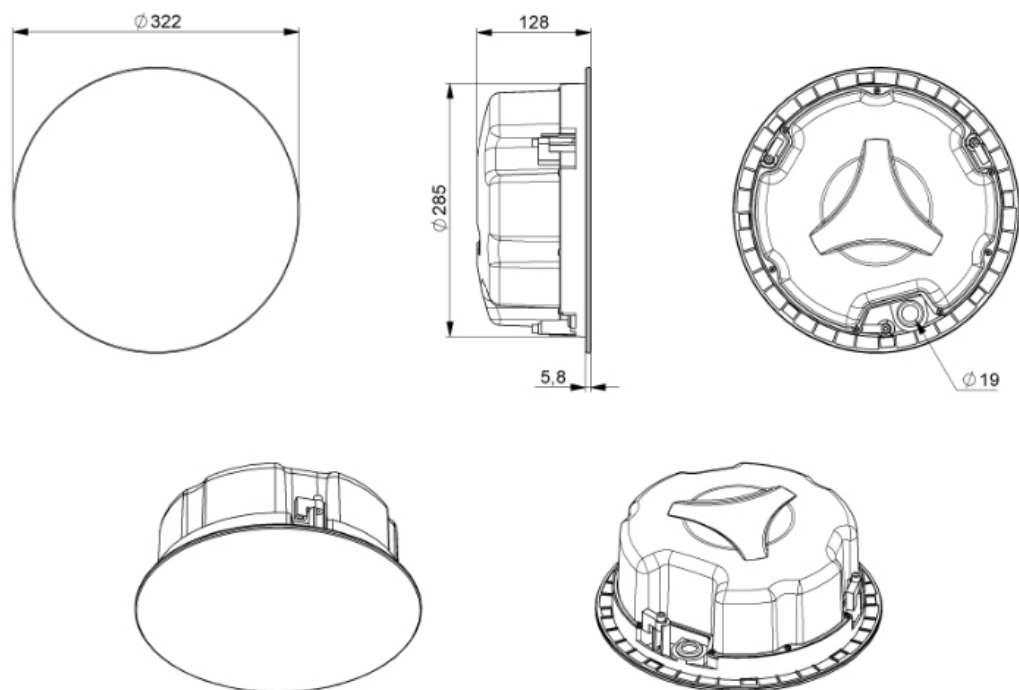

TECHNICAL DIAGRAMS

all dimensions are in mm